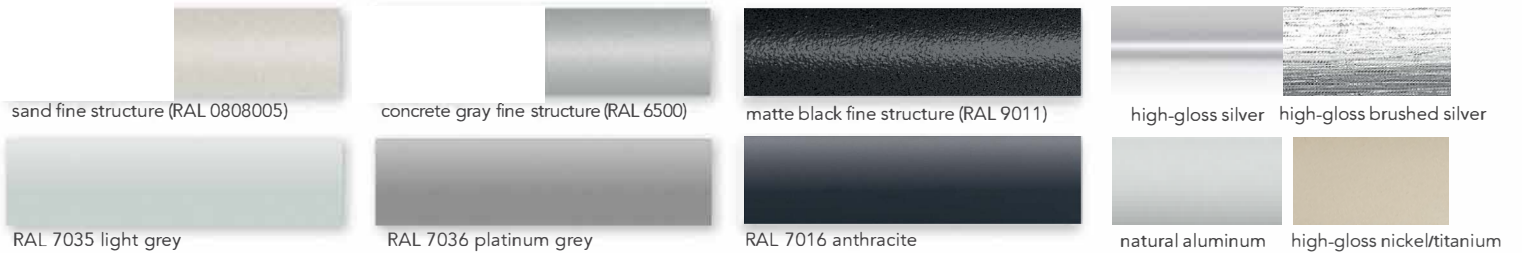

Tile profiles Aluminium / FLOORBASE Flooring surface profiles Aluminium

Tile profiles / Shelf systems / Balcony angle profiles Aluminium powder coated

Tile profiles Aluminium 3-D surfaces

Tile profiles / Shelf systems / Balcony angle profiles Stainless steel / Brass

Tile profiles Aluminium powder coated / PVC uni

Wood colours und and surfaces FLOORBASE Flooring surface profiles

110 putty

107 charcoal gray

109 rich brown

106 neutral black

113 mid gray

108 light gray

telegray 2

oyster white

warm white

telegray 4

gray beige

silver gray

pale brown

slate gray

terra brown

light gray

gray white

platinum gray

agate gray