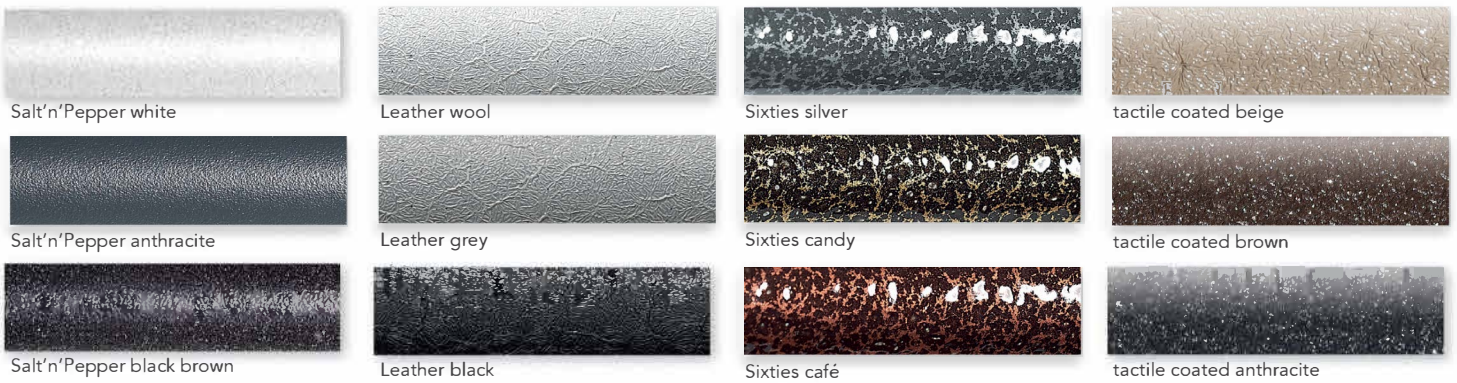

Tile profiles Aluminium / FLOORBASE Flooring surface profiles Aluminium

Tile profiles / Shelf systems / Balcony angle profiles Aluminium powder coated

Tile profiles Aluminium 3-D surfaces

Tile profiles / Shelf systems / Balcony angle profiles Stainless steel / Brass

Tile profiles Aluminium powder coated / PVC uni

Wood colours und and surfaces FLOORBASE Flooring surface profiles

110 putty

107 charcoal gray

109 rich brown

106 neutral black

113 mid gray

108 light gray

telegray 2

oyster white

warm white

telegray 4

gray beige

silver gray

pale brown

slate gray

terra brown

light gray

gray white

platinum gray

agate gray