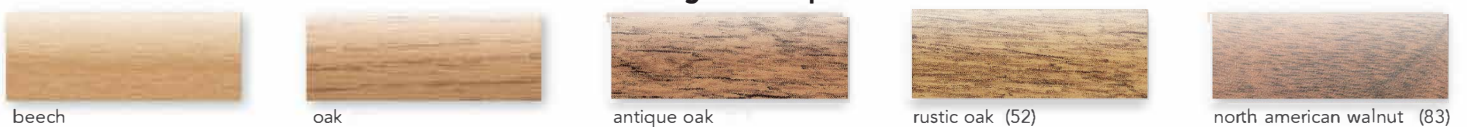

Tile profiles Aluminium / FLOORBASE Flooring surface profiles Aluminium

Tile profiles / Shelf systems / Balcony angle profiles Aluminium powder coated

Tile profiles Aluminium 3-D surfaces

Tile profiles / Shelf systems / Balcony angle profiles Stainless steel / Brass

Tile profiles Aluminium powder coated / PVC uni

Wood colours und and surfaces FLOORBASE Flooring surface profiles

110 putty

107 charcoal gray

109 rich brown

106 neutral black

113 mid gray

108 light gray

telegray 2

oyster white

warm white

telegray 4

gray beige

silver gray

pale brown

slate gray

terra brown

light gray

gray white

platinum gray

agate gray